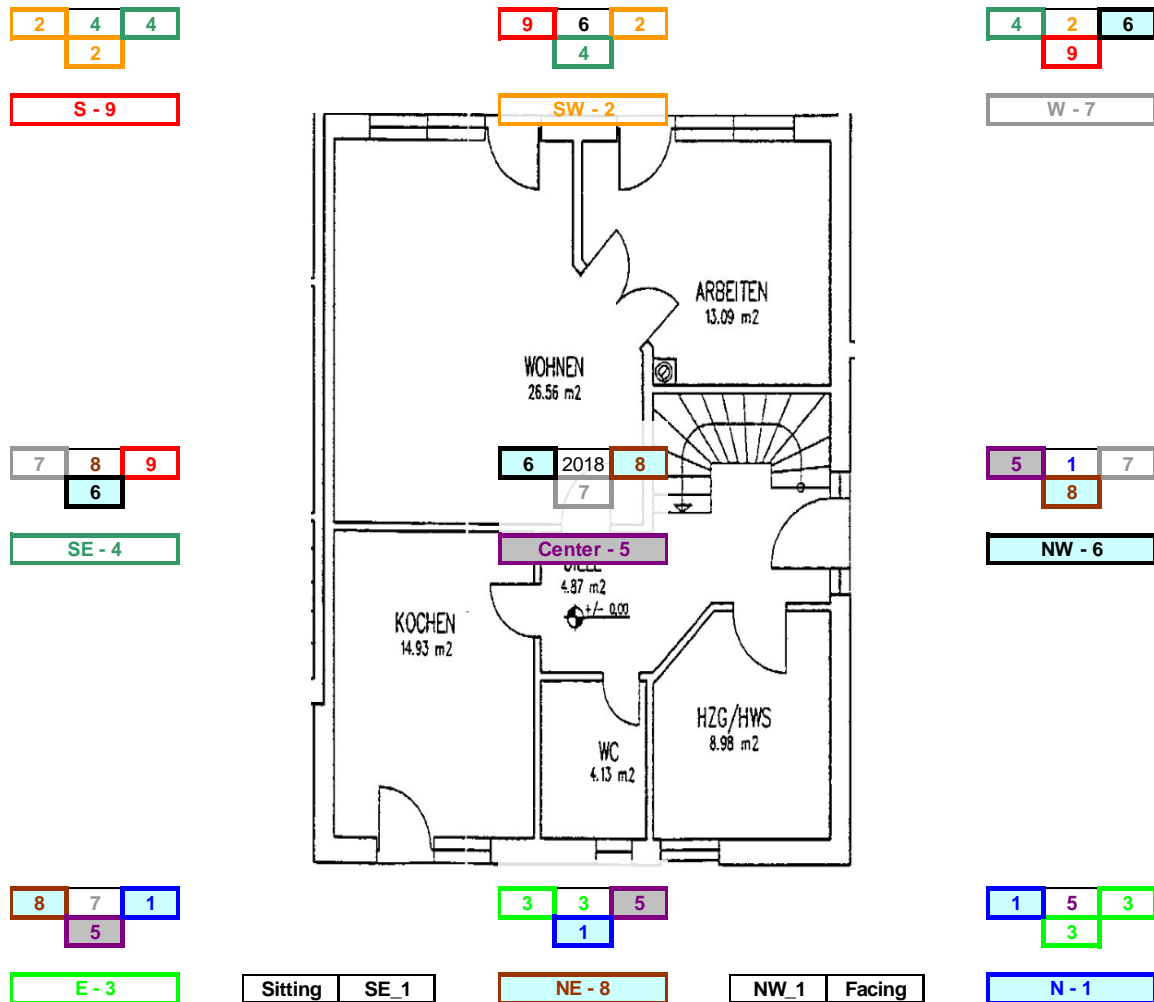

The Flying Stars are positioned around the map.

With the next step you may move them around by hand (each block is a separate image).

This way it's easy to evaluate the stars for specific rooms – and you may have to discuss with the client only those stars really important.