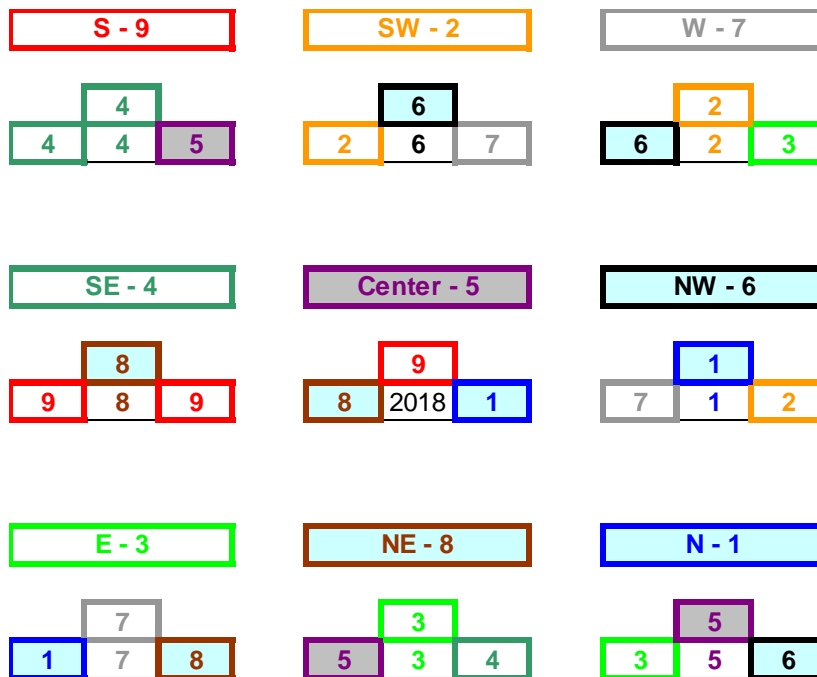

Some results from the part on Feng Shui

The main directions are displayed within the map – this way data used for calculations can easily be compared with compass readings at various walls.

Provided the map is rectangular, the compass rosette will be placed at the centre automatically.

*The sectors got colours according to their direction.
This may be switched off for further analysis later on.*

Sitting

SE_1

NW_1

Facing

Flying stars calculated according to the teaching of most masters.

		123,75 - 129,375		112,5 - 127,5
125	4	辰 丙	58	SE_1
	1	12111	4-6-9	
Sitting				

The "4-6-9" is in brown, because the person is missing according to her yearly star. (More information to be found elsewhere in the program.)

The Flying Stars are positioned around the map.

With the next step you may move them around by hand (each block is a separate image).

This time the Stars have been calculated and displayed according to GM Chan, using the current period 9.

Ba Chop in Terminology of GM Chan.

S	SW	W
[+ 80] _ [Tien Yi] [- 90] _ [Chueh Mingh]	[- 80] _ [Wu Kuei] [+ 70] _ [Yien Nien]	[- 70] _ [Liu Shah] [+ 90] _ [Sheng Qi]
Site	Late Heaven	Direction
SE		NW
[+ 60] _ [Fu Wei] [- 60] _ [Woh Hai]		[- 60] _ [Woh Hai] [+ 60] _ [Fu Wei]
E	NE	N
[+ 70] _ [Yien Nien] [- 80] _ [Wu Kuei]	[- 90] _ [Chueh Mingh] [+ 80] _ [Tien Yi]	[+ 90] _ [Sheng Qi] [- 70] _ [Liu Shah]