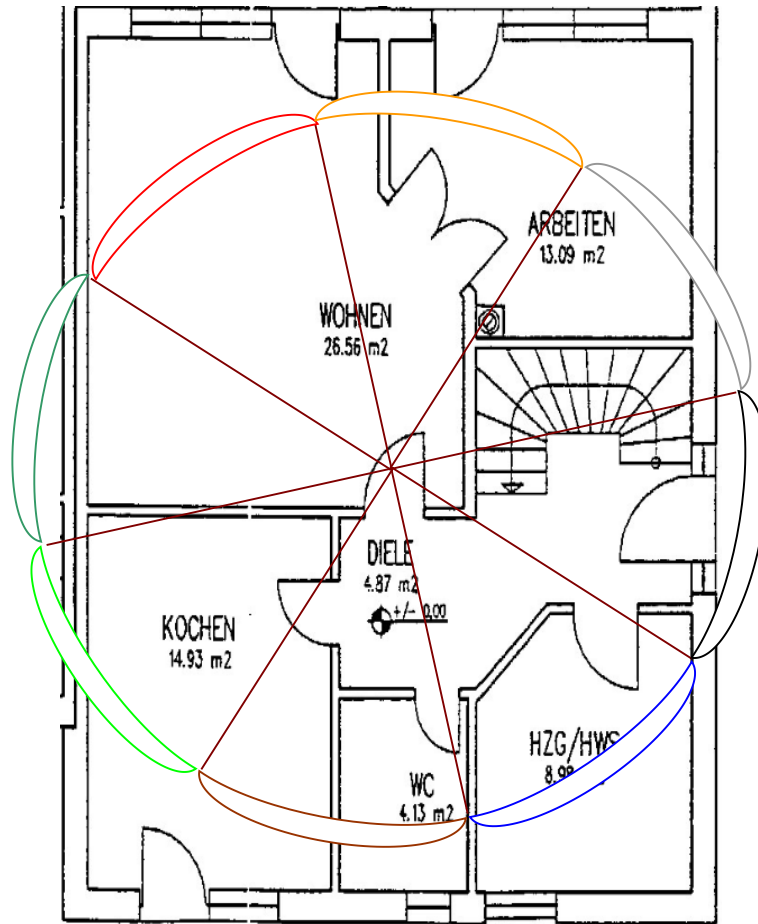

- empty (day) -

- empty (day) -

2	1	4	8	7	9
2	6	9	4	6	1

Sex within marriage
Female sleeps alone

Scholarly Star

Devil Star
East. Guardian Angel

Clever but Lonely
Power Star

"Savings"
Monthly Leader

Some results from the part on Feng Shui

The main directions are displayed within the map – this way data used for calculations can easily be compared with compass readings at various walls.

Provided the map is rectangular, the compass rosette will be placed at the centre automatically.