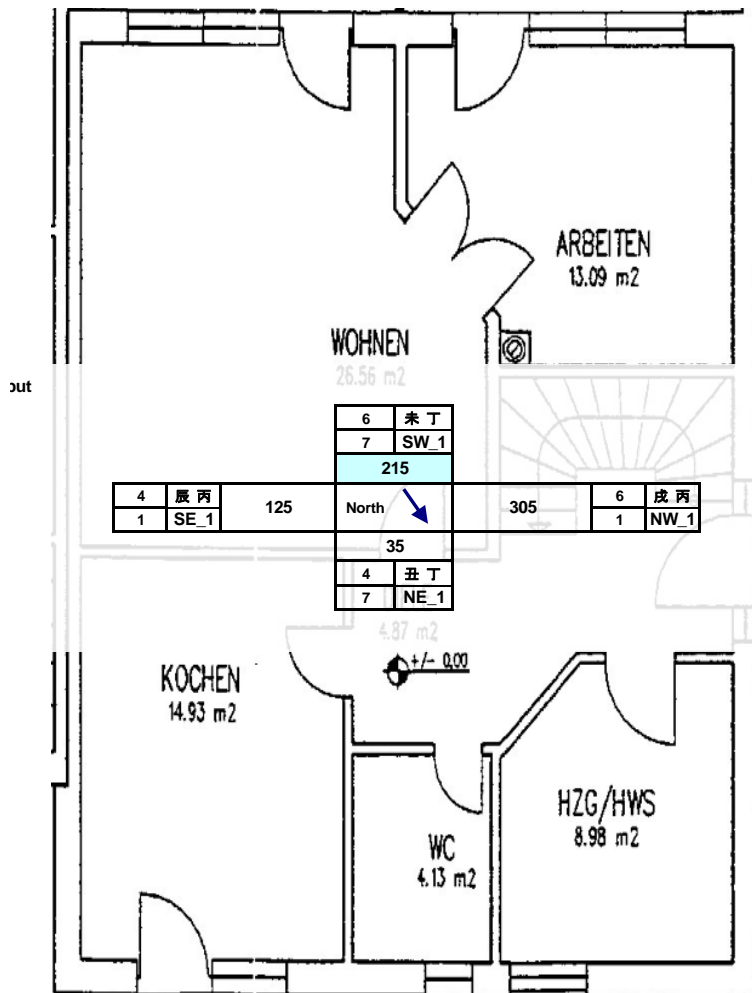

- empty (day) -

- empty (day) -

2	1	4	8	7	9
2	6	9	4	6	1

Sex within marriage
Female sleeps alone

Scholarly Star

Devil Star
East. Guardian Angel

Clever but Lonely
Power Star

"Savings"
Monthly Leader

Some results from the part on Feng Shui

The main directions are displayed within the map – this way data used for calculations can easily be compared with compass readings at various walls.

Provided the map is rectangular, the compass rosette will be placed at the centre automatically.