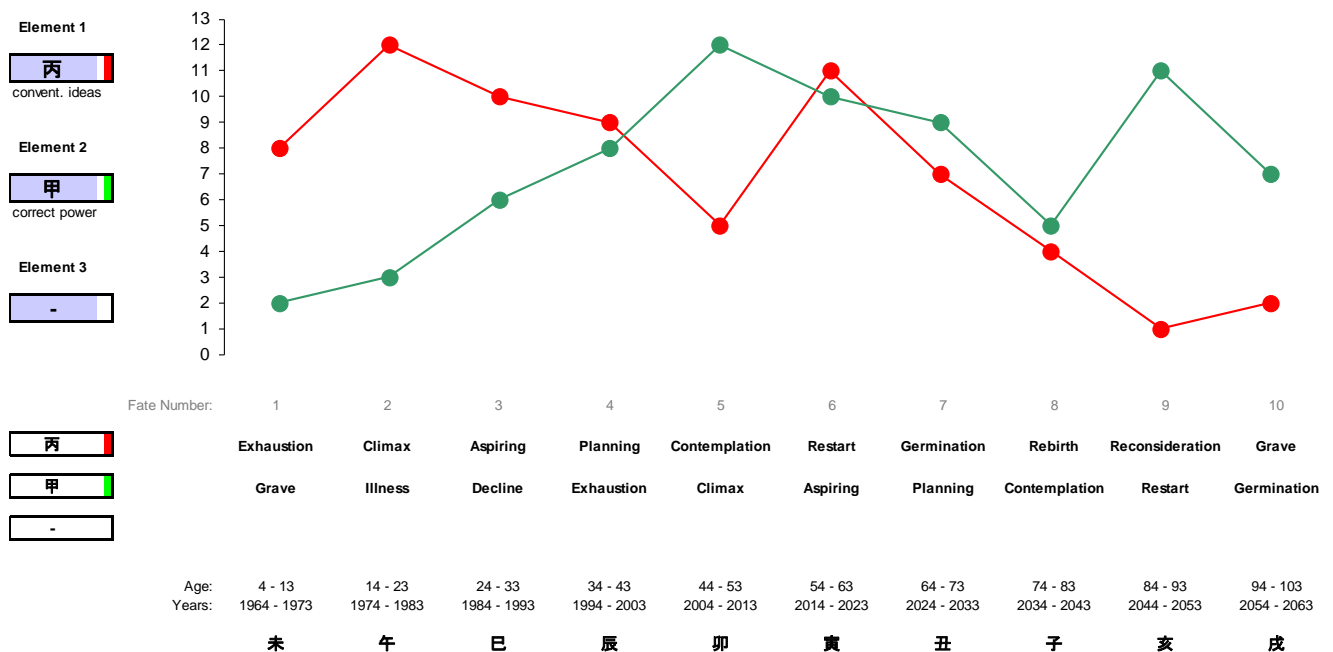

Shown here for the day master.

And additional graphics is available for up to three more elements (not included in the standard transfer of the main results, but easy to add afterwards), shown here for one element supporting and another one clashing (looks like Fate 5 was difficult):