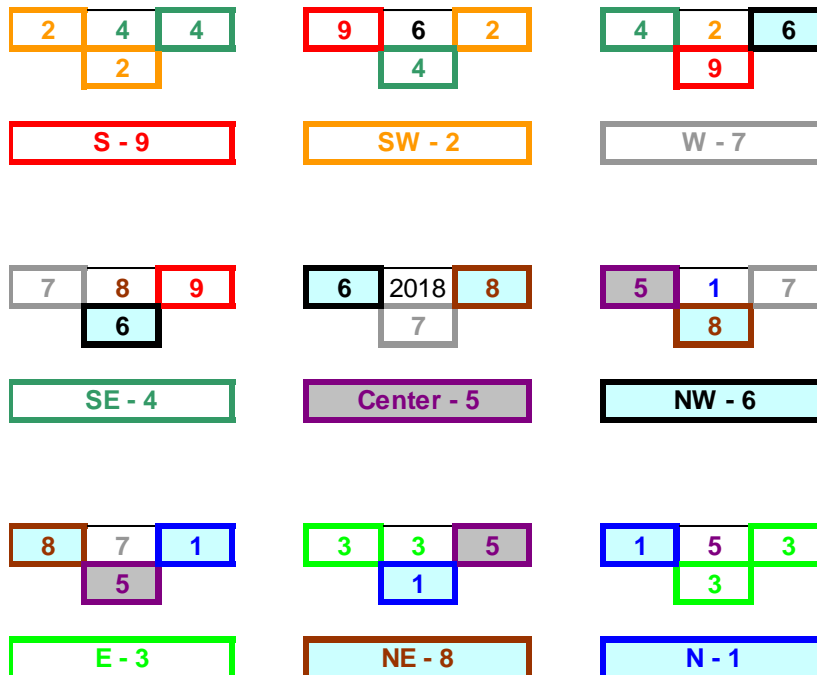

- empty (day) -

- empty (day) -

2	1	4	8	7	9
2	6	9	4	6	1

Sex within marriage
Female sleeps alone

Scholarly Star

Devil Star
East. Guardian Angel

Clever but Lonely
Power Star

"Savings"
Monthly Leader

Some results from the part on Feng Shui

The main directions are displayed within the map – this way data used for calculations can easily be compared with compass readings at various walls.

Provided the map is rectangular, the compass rosette will be placed at the centre automatically.

*The sectors got colours according to their direction.
This may be switched off for further analysis later on.*

Sitting

SE_1

NW_1

Facing

Flying stars calculated according to the teaching of most masters.

		123,75 - 129,375		112,5 - 127,5
125	4	辰 丙	58	SE_1
	1	12111	4-6-9	
Sitting				