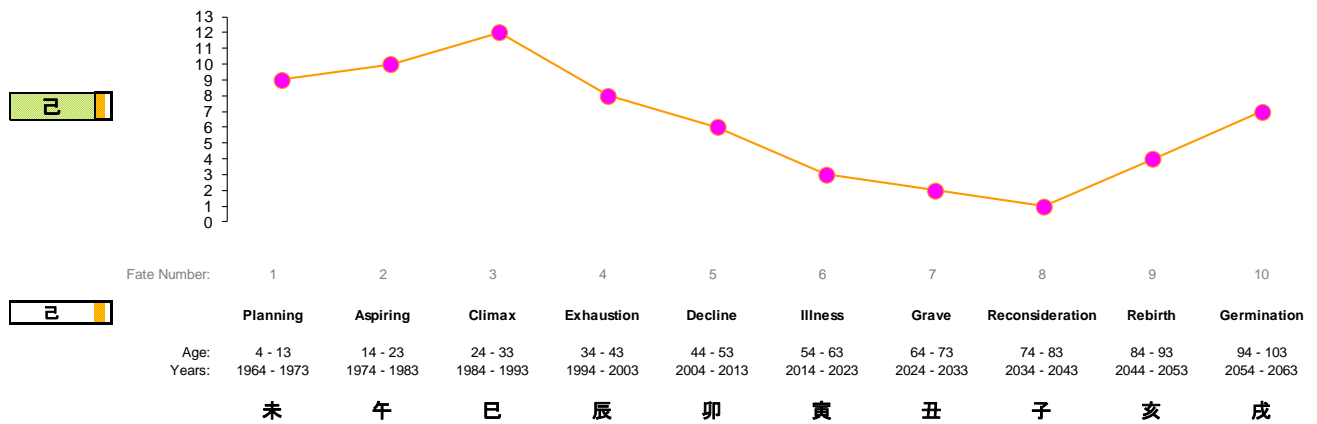

Basis: 己

Placement of date of birth within the month.

Valuable to decide the strength of the hidden stem of the month, and the strength of the day master.

Strength of elements during life

Shown here for the day master.