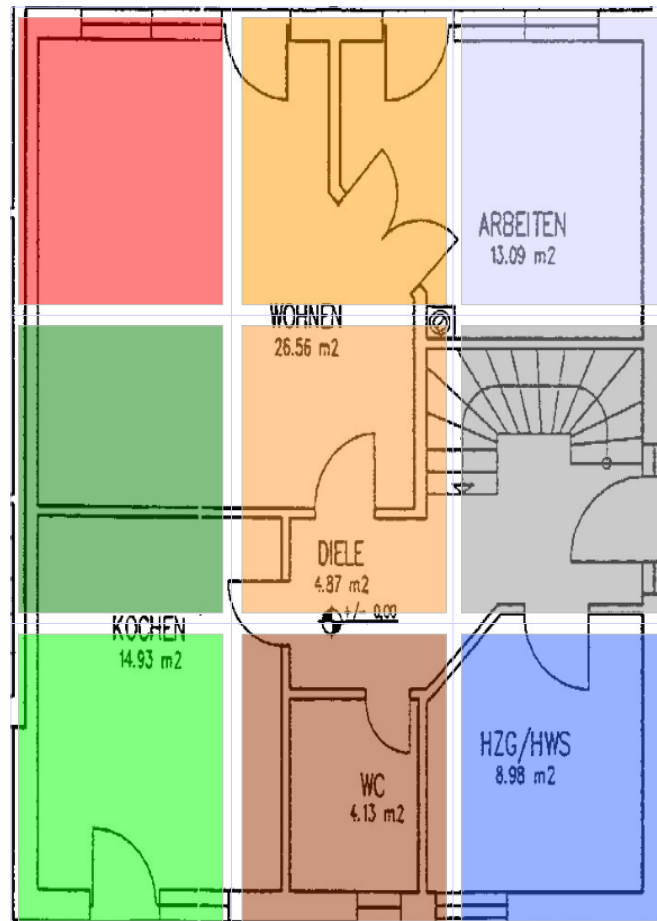

- empty (day) -

- empty (day) -

2	1	4	8	7	9
2	6	9	4	6	1

Sex within marriage
Female sleeps alone

Scholarly Star

Devil Star
East. Guardian Angel

Clever but Lonely
Power Star

"Savings"
Monthly Leader

Some results from the part on Feng Shui

The main directions are displayed within the map – this way data used for calculations can easily be compared with compass readings at various walls.

Provided the map is rectangular, the compass rosette will be placed at the centre automatically.